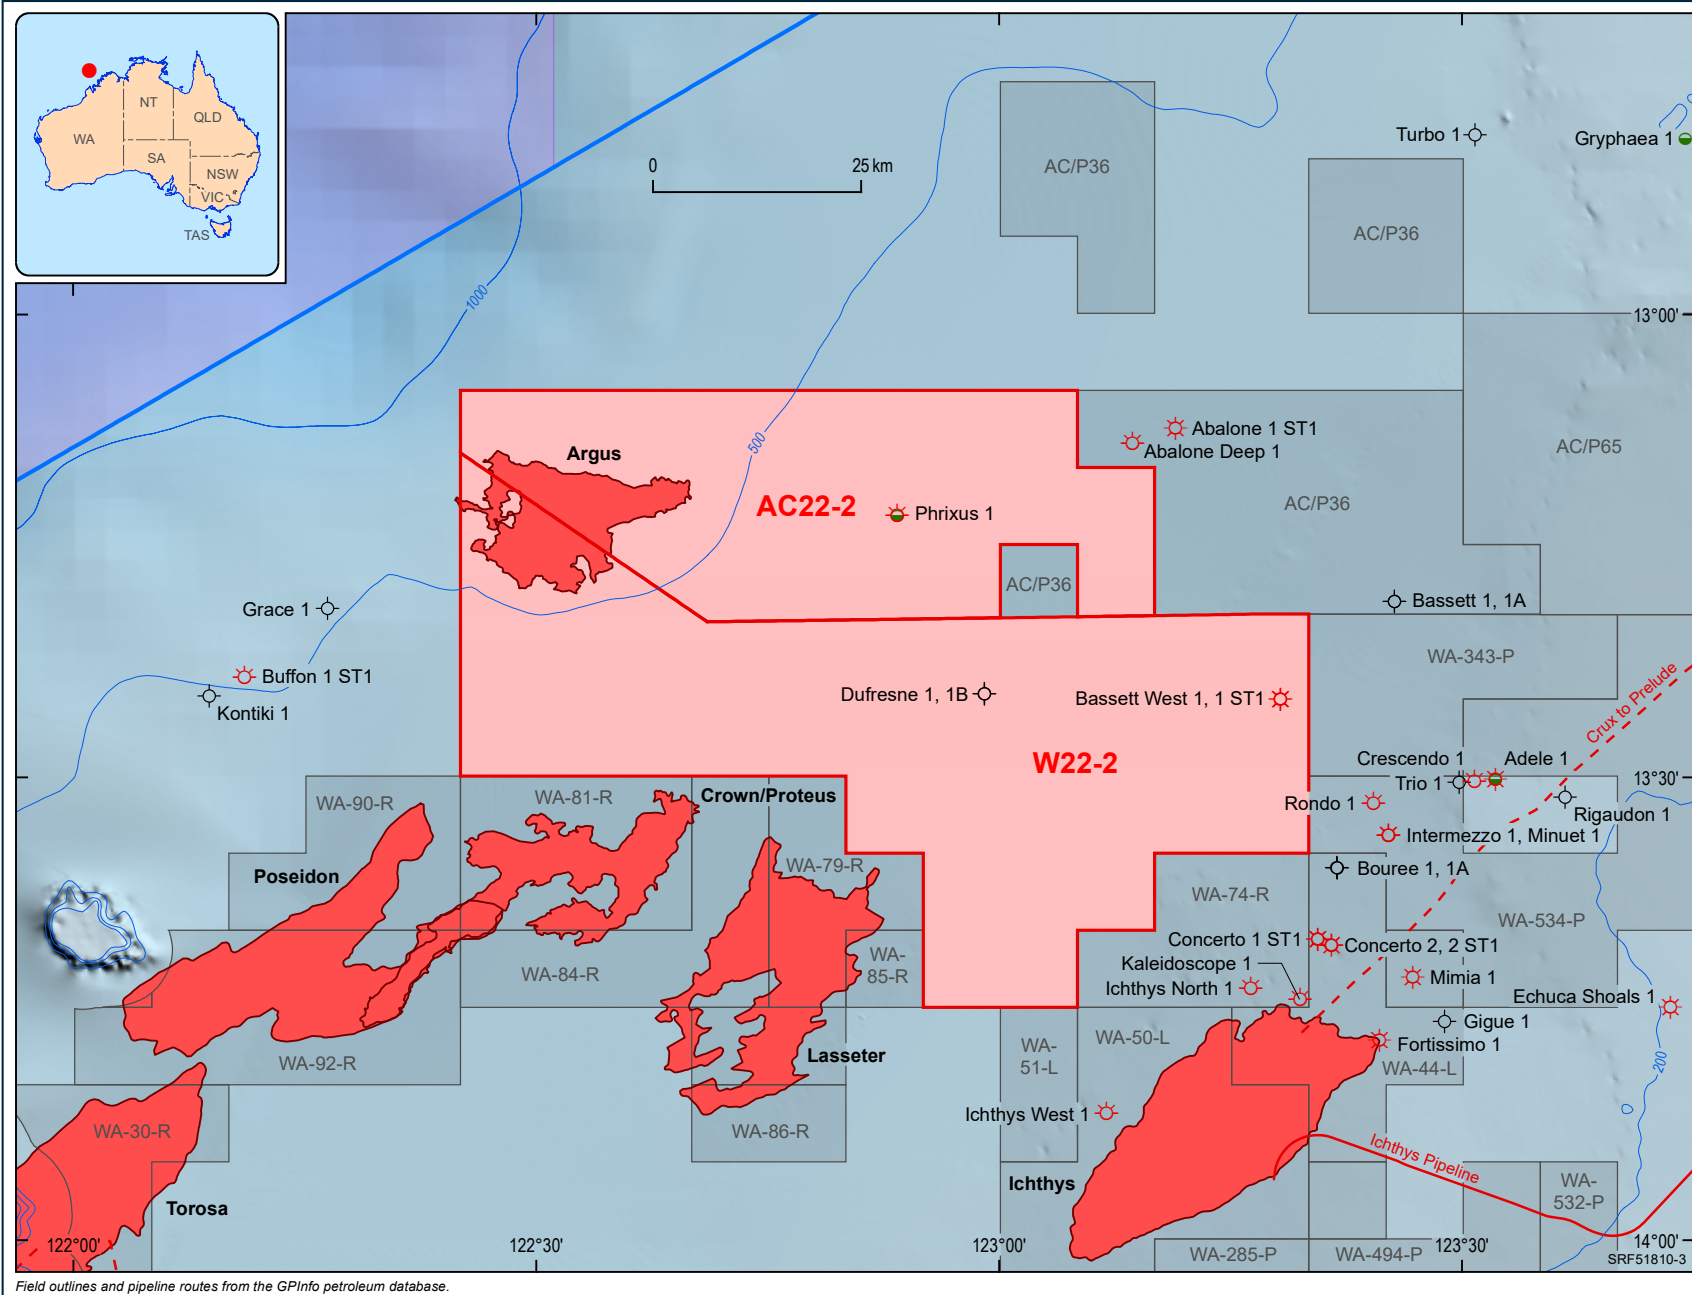

BROWSE BASIN | CASWELL SUB-BASIN

AC22-2

W22-2

Field outlines and pipeline routes from the GPInfo petroleum database.

LEGEND